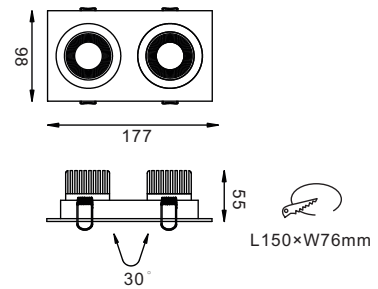

LUMINAIRE LUMEN

■ 2700 K /600lm	Ra90
■ 3000 K /680lm	Ra90
■ 4000 K /840lm	Ra80
■ 5000 K /1000lm	Ra70

RoHS

IP40