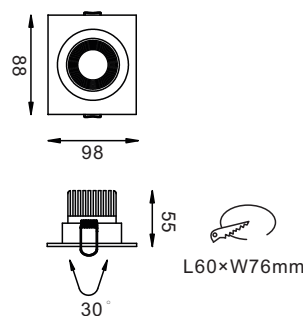

APPLICATIONS

Fashion store, chain store, shopping mall;
Showrooms, art galleries, villas.

LED Down light luminaire with die-cast
Aluminum alloy in white powder coating finish.

SPECIFICATIONS

NO OF HEAD	:	1
MOUNTING	:	Ceiling recessed
LAMP DESCRIPTION	:	5W COB chip
COLOR TEMPERATURE	:	2700/3000/4000/5000K
OPERATING VOLTAGE	:	100-240V 50/60Hz
OPERATING TEMP.	:	-30°C + 40°C
ENVIRONMENTAL RATINGS	:	IP40

OPTICAL

OPTICS	:	Lens with glass
AIMING	:	Adjustable
LIGHT DISTRIBUTION	:	Symmetric
BEAM ANGLE	:	15°/24°/36°

ELECTRICAL

TRANSFORMER	:	To be ordered separately
TRANSFORMER MOUNTING	:	Remote
TRANSFORMER TYPE	:	Electronic AC100-240V 50/60Hz-DC500mA
EMERGENCY	:	NA
DIMMING	:	Non Dimmable, Dali, 1-10v, Triac

PHYSICAL

DIMENSION	:	88 mm x 98 mm X 55 mm
BODY MATERIAL	:	Aluminum Alloy
BODY COLOR	:	Black, Silver, White

PRODUCT SELECTION GUIDE

PRODUCT	COLOR TEMP	POWER	OPTICS	DRIVER	BODY COLOR	REFLECTOR	ACCESSORIES
HL 2026 5	2700 K	5W	15- 15°	ND - Non-Dimmable	BL - Black	BL - Black	FG - Frosted Glass
	3000 K		24 - 24°	DA - DALI	SL - Silver	WH - White	CG - Clear Glass
	4000 K		36 - 36°	AN - Analogue (0-10v)	WH - White	XX - Custom	
	5000 K			TR - Triac	XX - Custom		