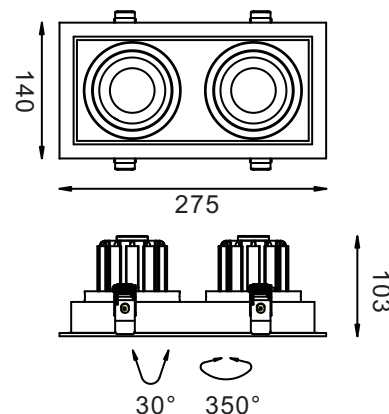

L260×W130mm

LUMINAIRE LUMEN

■ 2700 K /2100lm	Ra90
■ 3000 K /2160lm	Ra90
■ 4000 K /2500lm	Ra80
■ 5000 K /2640lm	Ra70

RoHS

CE

IP40