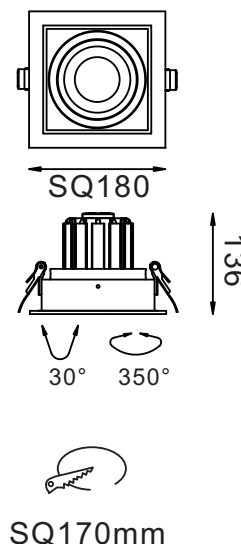

APPLICATIONS

Fashion store, chain store, shopping mall;
Showrooms, art galleries, villas.

LED Down light luminaire with die-cast
Aluminum alloy in white powder coating finish.

SPECIFICATIONS

NO OF HEAD	:	1
MOUNTING	:	Ceiling recessed
LAMP DESCRIPTION	:	35W COB chip
COLOR TEMPERATURE	:	2700/3000/4000/5000K
OPERATING VOLTAGE	:	100-240V 50/60Hz
OPERATING TEMP.	:	-30°C + 40°C
ENVIRONMENTAL RATINGS	:	IP40

PHYSICAL

DIMENSION	:	180 mm x 180 mm x 136 mm
BODY MATERIAL	:	Aluminum Alloy
BODY COLOR	:	Black, Silver, White

PRODUCT SELECTION GUIDE

PRODUCT	COLOR TEMP	POWER	OPTICS	DRIVER	BODY COLOR	REFLECTOR	ACCESSORIES
HL 2019A 35	2700 K	35 W	10- 10°	ND - Non-Dimmable	BL - Black	BL - Black	FG - Frosted Glass
	3000 K		23 - 23°	DA - DALI	SL - Silver	WH - White	CG - Clear Glass
	4000 K		38 - 38°	AN - Analogue (0-10v)	WH - White	XX - Custom	
	5000 K			TR - Triac	XX - Custom		

Ordering Code

HL 2019A 35 - 2700 K - 35W - 10 - ND - BL - BL - FG

Consult factory / Representative for Custom Details

LUMINAIRE LUMEN

■ 2700 K /2450lm	Ra90
■ 3000 K /2370lm	Ra90
■ 4000 K /3080lm	Ra80
■ 5000 K /3360lm	Ra70