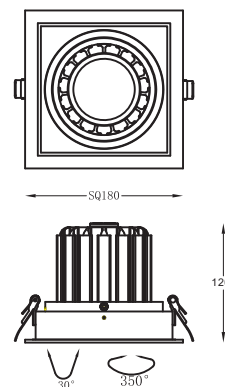

LUMINAIRE LUMEN

■ 2700 K /2625lm	Ra90
■ 3000 K /2800lm	Ra90
■ 4000 K /2975lm	Ra80
■ 5000 K /3150lm	Ra70

RoHS

IP40