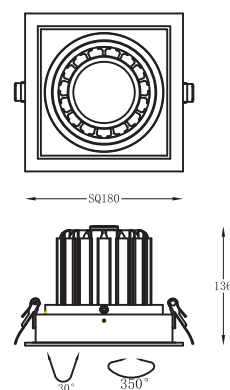

LUMINAIRE LUMEN

2700 K /2625lm	Ra90
3000 K /2800lm	Ra90
4000 K /2975lm	Ra80
5000 K /3150lm	Ra70

RoHS

IP40