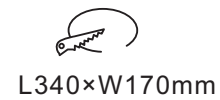

LUMINAIRE LUMEN

■ 2700 K /4915lm	Ra90
■ 3000 K /5390lm	Ra90
■ 4000 K /5950lm	Ra80
■ 5000 K /6720lm	Ra70

RoHS

IP40

Consult factory / Representative for Custom Details