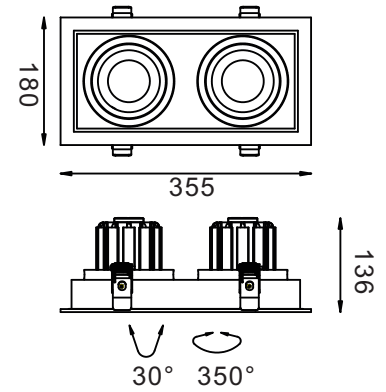

LUMINAIRE LUMEN

■ 2700 K /4915lm	Ra90
■ 3000 K /5390lm	Ra90
■ 4000 K /5950lm	Ra80
■ 5000 K /6720lm	Ra70

RoHS

IP40

Consult factory / Representative for Custom Details