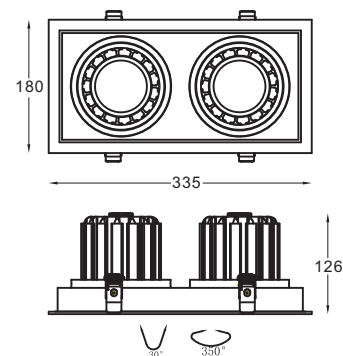

PHYSICAL

DIMENSION	:	335mm x 180 mm X 126 mm
BODY MATERIAL	:	Aluminum Alloy
BODY COLOR	:	Black, Silver, White

PRODUCT SELECTION GUIDE

PRODUCT	COLOR TEMP	POWER	OPTICS	DRIVER	BODY COLOR	REFLECTOR	ACCESSORIES
HL 2018 35	2700 K	35W	15- 15°	ND - Non-Dimmable	BL - Black	BL - Black	XXX
	3000 K		24 - 24°	DA - DALI	SL - Silver	WH - White	
	4000 K		38 - 38°	AN - Analogue (0-10v)	WH - White	XX - Custom	
	5000 K		60 - 60°	TR - Triac	XX - Custom		

Ordering Code

HL 2018 35 - 2700 K - 35W - 15 - ND - BL - BL - XX

Consult factory / Representative for Custom Details

L340×W170mm

LUMINAIRE LUMEN

■ 2700 K /4915lm	Ra90
■ 3000 K /5390lm	Ra90
■ 4000 K /5950lm	Ra80
■ 5000 K /6720lm	Ra70