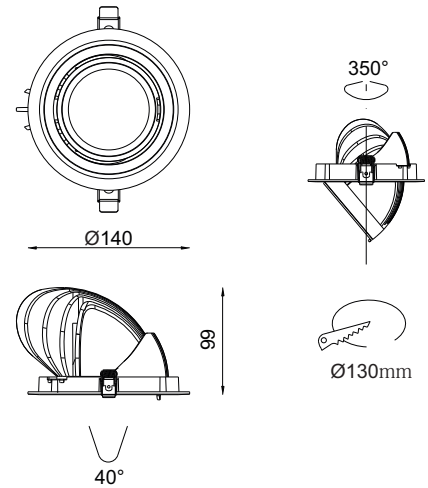

LUMINAIRE LUMEN

■ 2700 K /1405lm	Ra90
■ 3000 K /1600lm	Ra90
■ 4000 K /1850lm	Ra80
■ 5000 K /2100lm	Ra70

RoHS

CE

IP40