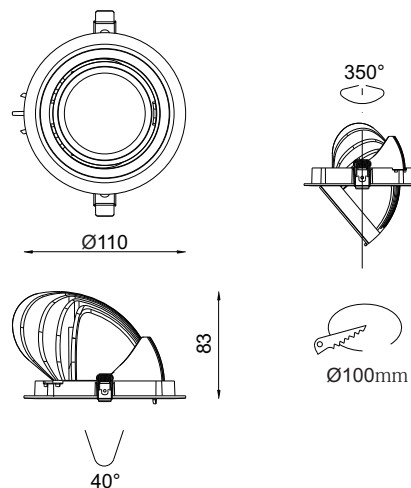

LUMINAIRE LUMEN

■ 2700 K /1050lm	Ra90
■ 3000 K /1200lm	Ra90
■ 4000 K /1370lm	Ra80
■ 5000 K /1550lm	Ra70

RoHS

IP40