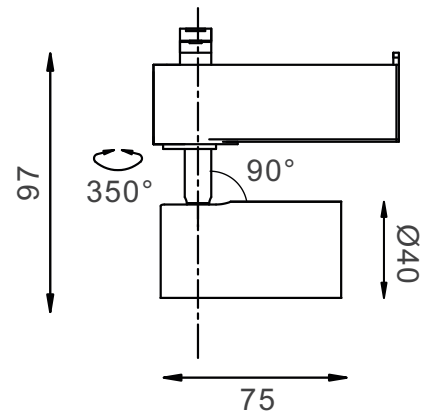

APPLICATIONS

Fashion store, chain store, shopping mall;
Showrooms, art galleries.

LED Track light luminaire with die-cast
Aluminum alloy in white powder coating finish.

SPECIFICATIONS

NO OF HEAD	:	1
MOUNTING	:	3 Phase Track
LAMP DESCRIPTION	:	6W COB chip
COLOR TEMPERATURE	:	2700/3000/4000/5000K
OPERATING VOLTAGE	:	100-240V 50/60Hz
OPERATING TEMP.	:	-30°C + 40°C
ENVIRONMENTAL RATINGS	:	IP40

OPTICAL

OPTICS	:	Lens
AIMING	:	Adjustable
LIGHT DISTRIBUTION	:	Symmetric
BEAM ANGLE	:	15°/24°/36°

ELECTRICAL

TRANSFORMER	:	To be ordered seperately
TRANSFORMER MOUNTING	:	Remote
TRANSFORMER TYPE	:	Electronic AC100-240V 50/60Hz-DC500mA
EMERGENCY	:	NA
DIMMING	:	Non Dimmable, Dali, 1-10v, Triac

PHYSICAL

DIMENSION	:	97 mm x 75 mm(Ø40 mm)
BODY MATERIAL	:	Aluminum Alloy
BODY COLOR	:	Black, Silver, White

PRODUCT SELECTION GUIDE

PRODUCT	COLOR TEMP	POWER	OPTICS	DRIVER	BODY COLOR	REFLECTOR	ACCESSORIES
HL 1069A 06	2700 K	6 W	15- 15°	ND - Non-Dimmable	BL - Black	BL - Black	XXX
	3000 K		24 - 24°	AN - Analogue (0-10v)	SL - Silver	WH - White	
	4000 K		36 - 36°	TR - Triac	WH - White	XX - Custom	
	5000 K				XX - Custom		

Ordering Code

HL 1069A 06 - 2700 K - 6W - 15 - ND - BL - BL - XX

Consult factory / Representative for Custom Details

LUMINAIRE LUMEN

■ 2700 K /350lm	Ra90
■ 3000 K /430lm	Ra90
■ 4000 K /500lm	Ra80
■ 5000 K /510lm	Ra70