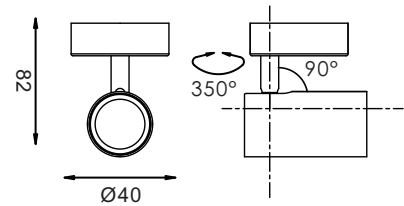

| | | |
|-----------------------|---|----------------------|
| NO OF HEAD | : | 1 |
| MOUNTING | : | Srfacemounted |
| LAMP DESCRIPTION | : | 12 COB chip |
| COLOR TEMPERATURE | : | 2700/3000/4000/5000K |
| OPERATING VOLTAGE | : | 100-240V 50/60Hz |
| OPERATING TEMP. | : | -30°C + 40°C |
| ENVIRONMENTAL RATINGS | : | IP40 |

PHYSICAL

| | | |
|---------------|---|-------------------------|
| DIMENSION | : | 40 mm x 82 mm (Ø40 mm) |
| BODY MATERIAL | : | Aluminum Alloy |
| BODY COLOR | : | Black, Silver, White |

LUMINAIRE LUMEN