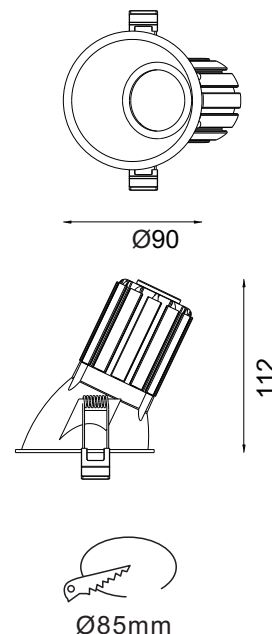

LUMINAIRE LUMEN

■ 2700 K /975lm	Ra90
■ 3000 K /1140lm	Ra90
■ 4000 K /1275lm	Ra80
■ 5000 K /1380lm	Ra70

RoHS

IP40