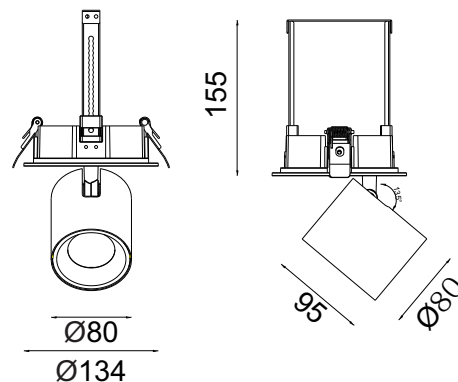

APPLICATIONS

Fashion store, chain store, shopping mall;
Showrooms, art galleries, villas.

LED Down light luminaire with die-cast
Aluminum alloy in white powder coating finish.

SPECIFICATIONS

NO OF HEAD	:	1
MOUNTING	:	Ceiling recessed
LAMP DESCRIPTION	:	15W COB chip
COLOR TEMPERATURE	:	2700/3000/4000/5000K
OPERATING VOLTAGE	:	100-240V 50/60Hz
OPERATING TEMP.	:	-30°C + 40°C
ENVIRONMENTAL RATINGS	:	IP40

OPTICAL

OPTICS	:	Lens
AIMING	:	Adjustable
LIGHT DISTRIBUTION	:	Symmetric
BEAM ANGLE	:	15°/24°/38°/60°

ELECTRICAL

TRANSFORMER	:	To be ordered separately
TRANSFORMER MOUNTING	:	Remote
TRANSFORMER TYPE	:	Electronic AC100-240V 50/60Hz-DC350mA
EMERGENCY	:	NA
DIMMING	:	Non Dimmable, Dali, 1-10v, Triac

PHYSICAL

DIMENSION	:	134 mm x 155 mm (Ø120 mm)
BODY MATERIAL	:	Aluminum Alloy
BODY COLOR	:	Black, Silver, White

LUMINAIRE LUMEN

■ 2700 K /1050lm	Ra90
■ 3000 K /1200lm	Ra90
■ 4000 K /1370lm	Ra80
■ 5000 K /1550lm	Ra70

Ordering Code

HL 1064 15 - 2700 K - 15W - 15 - ND - BL - BL - XX

Consult factory / Representative for Custom Details

RoHS

IP40