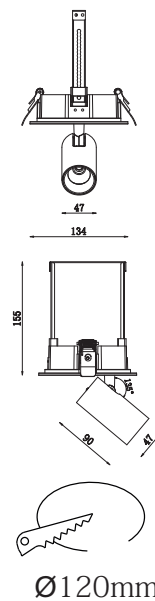

LUMINAIRE LUMEN

■ 2700 K /600lm	Ra90
■ 3000 K /640lm	Ra90
■ 4000 K /680lm	Ra80
■ 5000 K /720lm	Ra70

RoHS

IP40