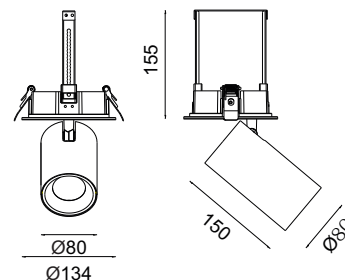

APPLICATIONS

Fashion store, chain store, shopping mall;
Showrooms, art galleries, villas.

LED Down light luminaire with die-cast
Aluminum alloy in white powder coating finish.

SPECIFICATIONS

NO OF HEAD	:	1
MOUNTING	:	Ceiling recessed
LAMP DESCRIPTION	:	30W COB chip
COLOR TEMPERATURE	:	2700/3000/4000/5000K
OPERATING VOLTAGE	:	100-240V 50/60Hz
OPERATING TEMP.	:	-30°C + 40°C
ENVIRONMENTAL RATINGS	:	IP40

PHYSICAL

DIMENSION	:	134 mm x 155 mm (Ø120 mm)
BODY MATERIAL	:	Aluminum Alloy
BODY COLOR	:	Black, Silver, White

LUMINAIRE LUMEN

■ 2700 K /2017lm	Ra90
■ 3000 K /2340lm	Ra90
■ 4000 K /2645lm	Ra80
■ 5000 K /2943lm	Ra70

Ordering Code

HL 1064 30 - 2700 K - 30W - 20 - ND - BL - BL - XX

Consult factory / Representative for Custom Details

RoHS

CE

IP40