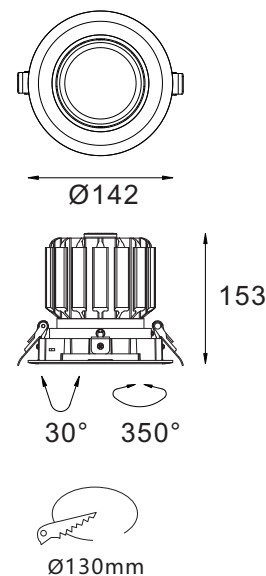

## SPECIFICATIONS

NO OF HEAD	:	1
MOUNTING	:	Ceiling recessed
LAMP DESCRIPTION	:	45W COB chip
COLOR TEMPERATURE	:	2700/3000/4000/5000K
OPERATING VOLTAGE	:	100-240V 50/60Hz
OPERATING TEMP.	:	-30°C + 40°C
ENVIRONMENTAL RATINGS	:	IP40

## PHYSICAL

DIMENSION	:	142 mm x 153 mm (Ø130 mm)
BODY MATERIAL	:	Aluminum Alloy
BODY COLOR	:	Black, Silver, White

Ordering Code

**HL 1060 45 - 2700 K - 45W - 15 - ND - BL - BL - FG**

Consult factory / Representative for Custom Details

**RoHS**  
**CE**  
**IP40**