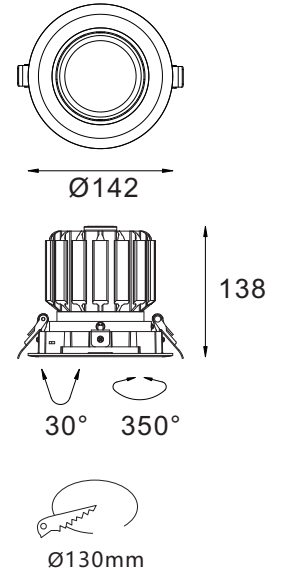

APPLICATIONS

Fashion store, chain store, shopping mall;
Showrooms, art galleries, villas.

LED Down light luminaire with die-cast
Aluminum alloy in white powder coating finish.

SPECIFICATIONS

NO OF HEAD	:	1
MOUNTING	:	Ceiling recessed
LAMP DESCRIPTION	:	35W COB chip
COLOR TEMPERATURE	:	2700/3000/4000/5000K
OPERATING VOLTAGE	:	100-240V 50/60Hz
OPERATING TEMP.	:	-30°C + 40°C
ENVIRONMENTAL RATINGS	:	IP40

PHYSICAL

DIMENSION	:	142 mm x 138 mm (Ø130 mm)
BODY MATERIAL	:	Aluminum Alloy
BODY COLOR	:	Black, Silver, White

PRODUCT SELECTION GUIDE

PRODUCT	COLOR TEMP	POWER	OPTICS	DRIVER	BODY COLOR	REFLECTOR	ACCESSORIES
HL 1060 35	2700 K	35W	15- 15°	ND - Non-Dimmable	BL - Black	BL - Black	FG - Frosted glass
	3000 K		24 - 24°	DA - DALI	SL - Silver	WH - White	CG - Clear glass
	4000 K		38 - 38°	AN - Analogue (0-10v)	WH - White	XX - Custom	
	5000 K		60 - 60°	TR - Triac	XX - Custom		

Ordering Code

HL 1060 35 - 2700 K - 35W - 15 - ND - BL - BL - FG

Consult factory / Representative for Custom Details

LUMINAIRE LUMEN

2700 K /2625lm	Ra90
3000 K /2800lm	Ra90
4000 K /2975lm	Ra80
5000 K /3150lm	Ra70