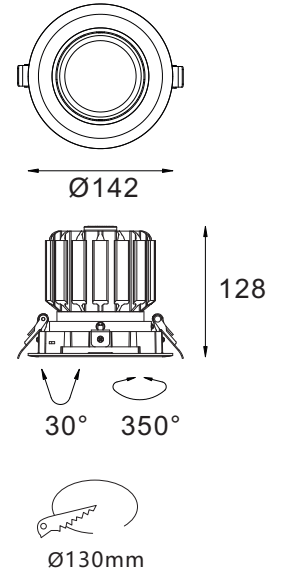

## SPECIFICATIONS

NO OF HEAD	:	1
MOUNTING	:	Ceiling recessed
LAMP DESCRIPTION	:	30W COB chip
COLOR TEMPERATURE	:	2700/3000/4000/5000K
OPERATING VOLTAGE	:	100-240V 50/60Hz
OPERATING TEMP.	:	-30°C + 40°C
ENVIRONMENTAL RATINGS	:	IP40

## PHYSICAL

DIMENSION	:	142 mm x 128 mm (Ø130 mm)
BODY MATERIAL	:	Aluminum Alloy
BODY COLOR	:	Black, Silver, White

Ordering Code

**HL 1060 30 - 2700 K - 30W - 15 - ND - BL - BL - FG**

Consult factory / Representative for Custom Details